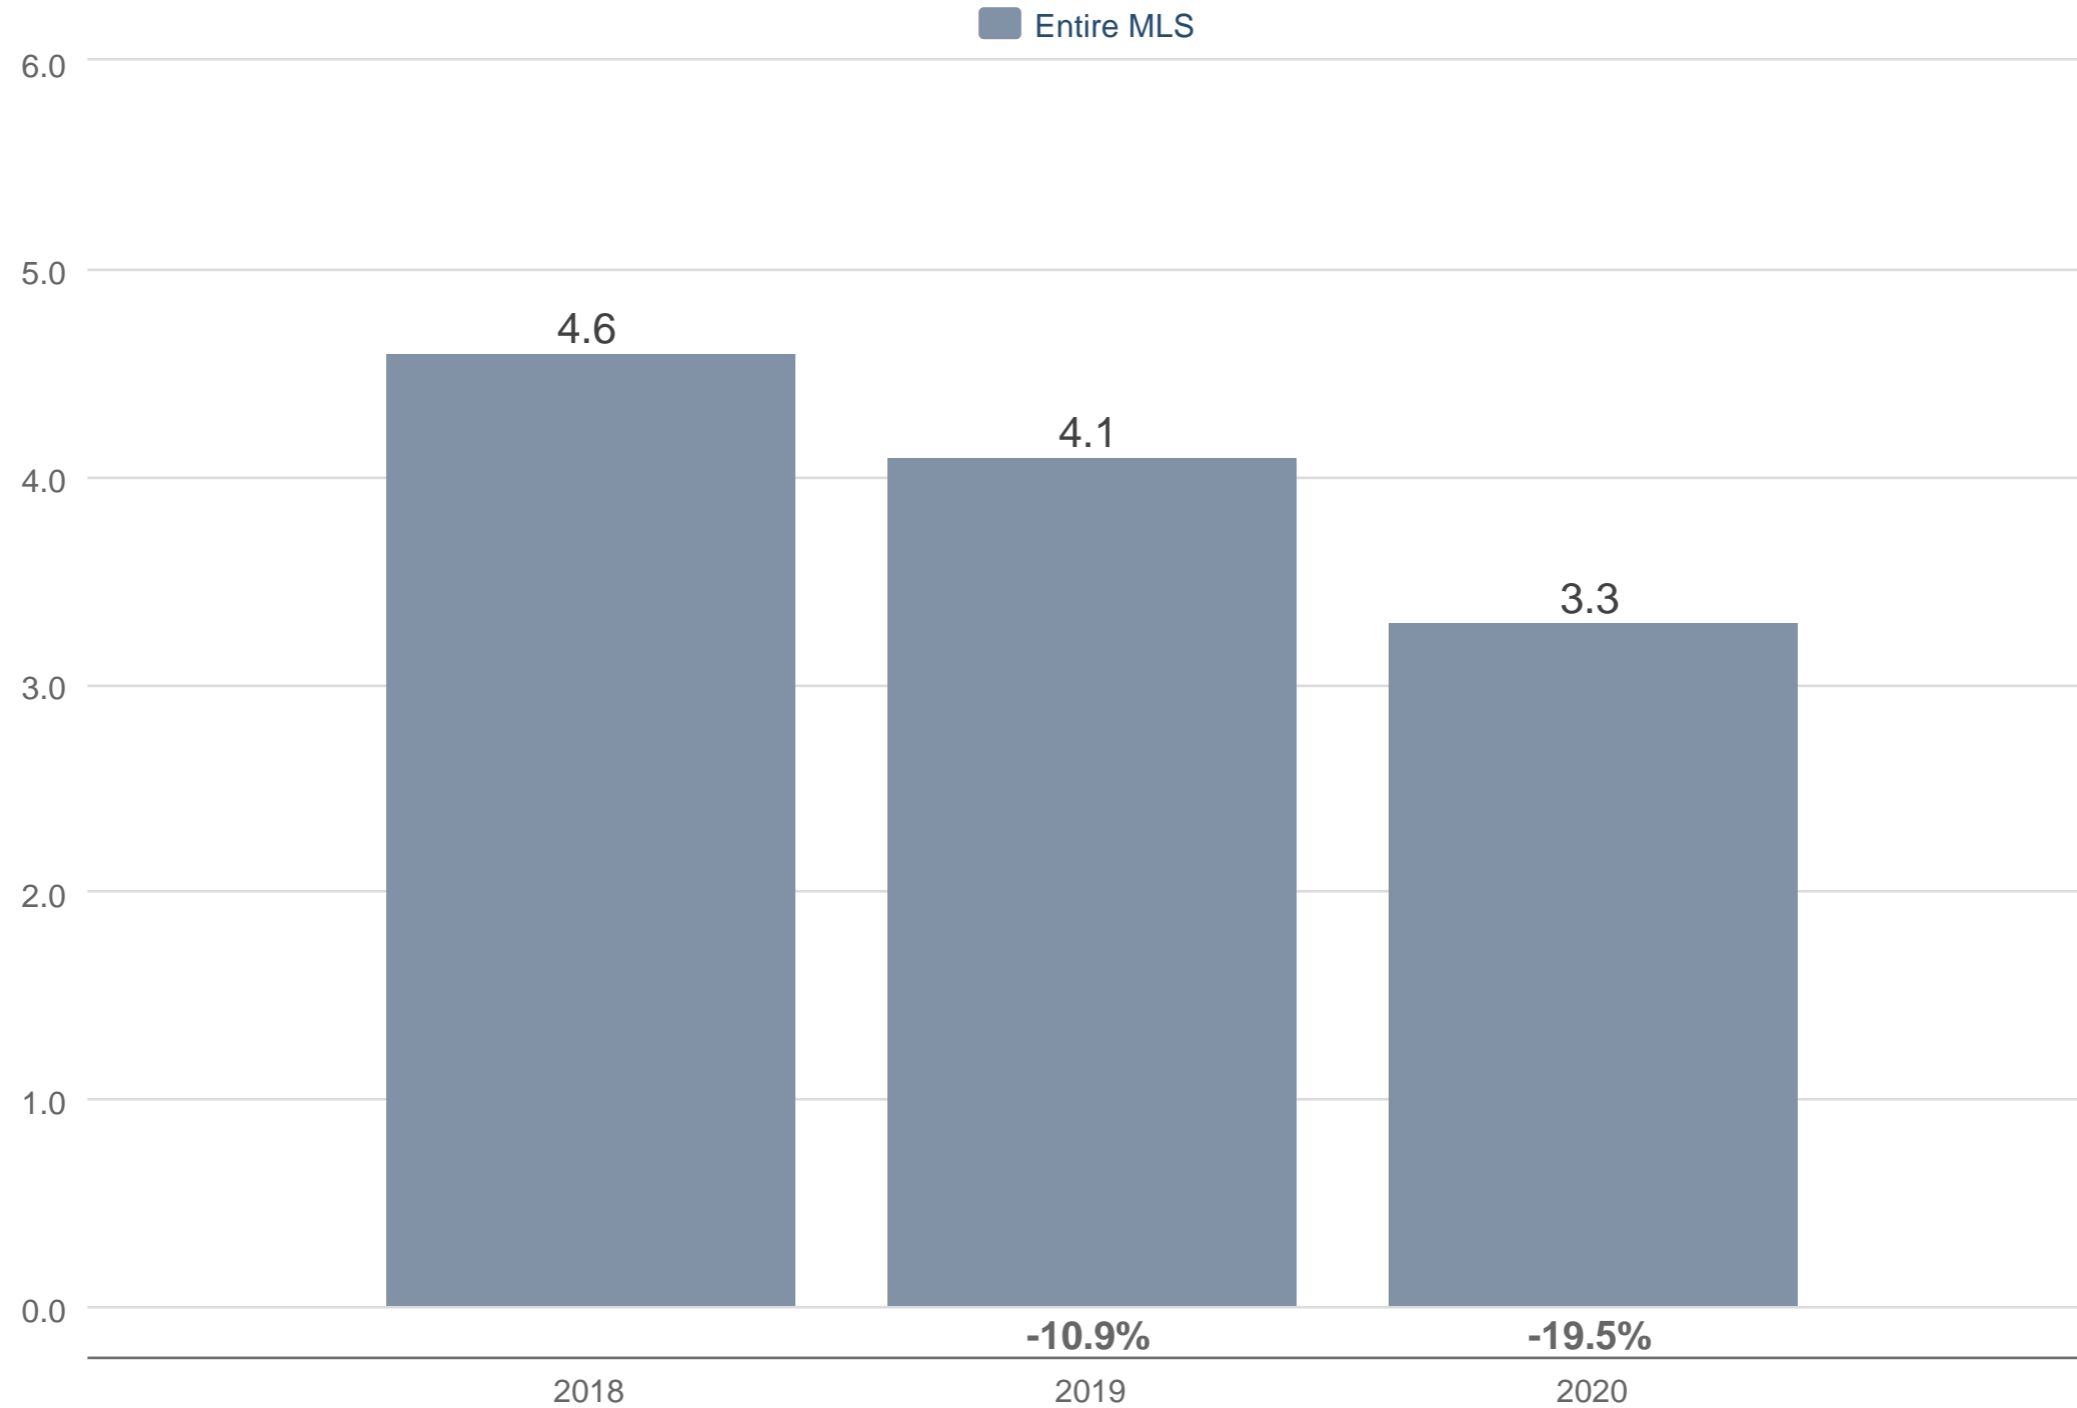

April Months Supply of Homes for Sale

Entire MLS

Each data point is 12 months of activity. Data is from May 4, 2020.

All data from Real Estate Information Network, Inc. Information is deemed reliable but not guaranteed. InfoSparks © 2024 ShowingTime.