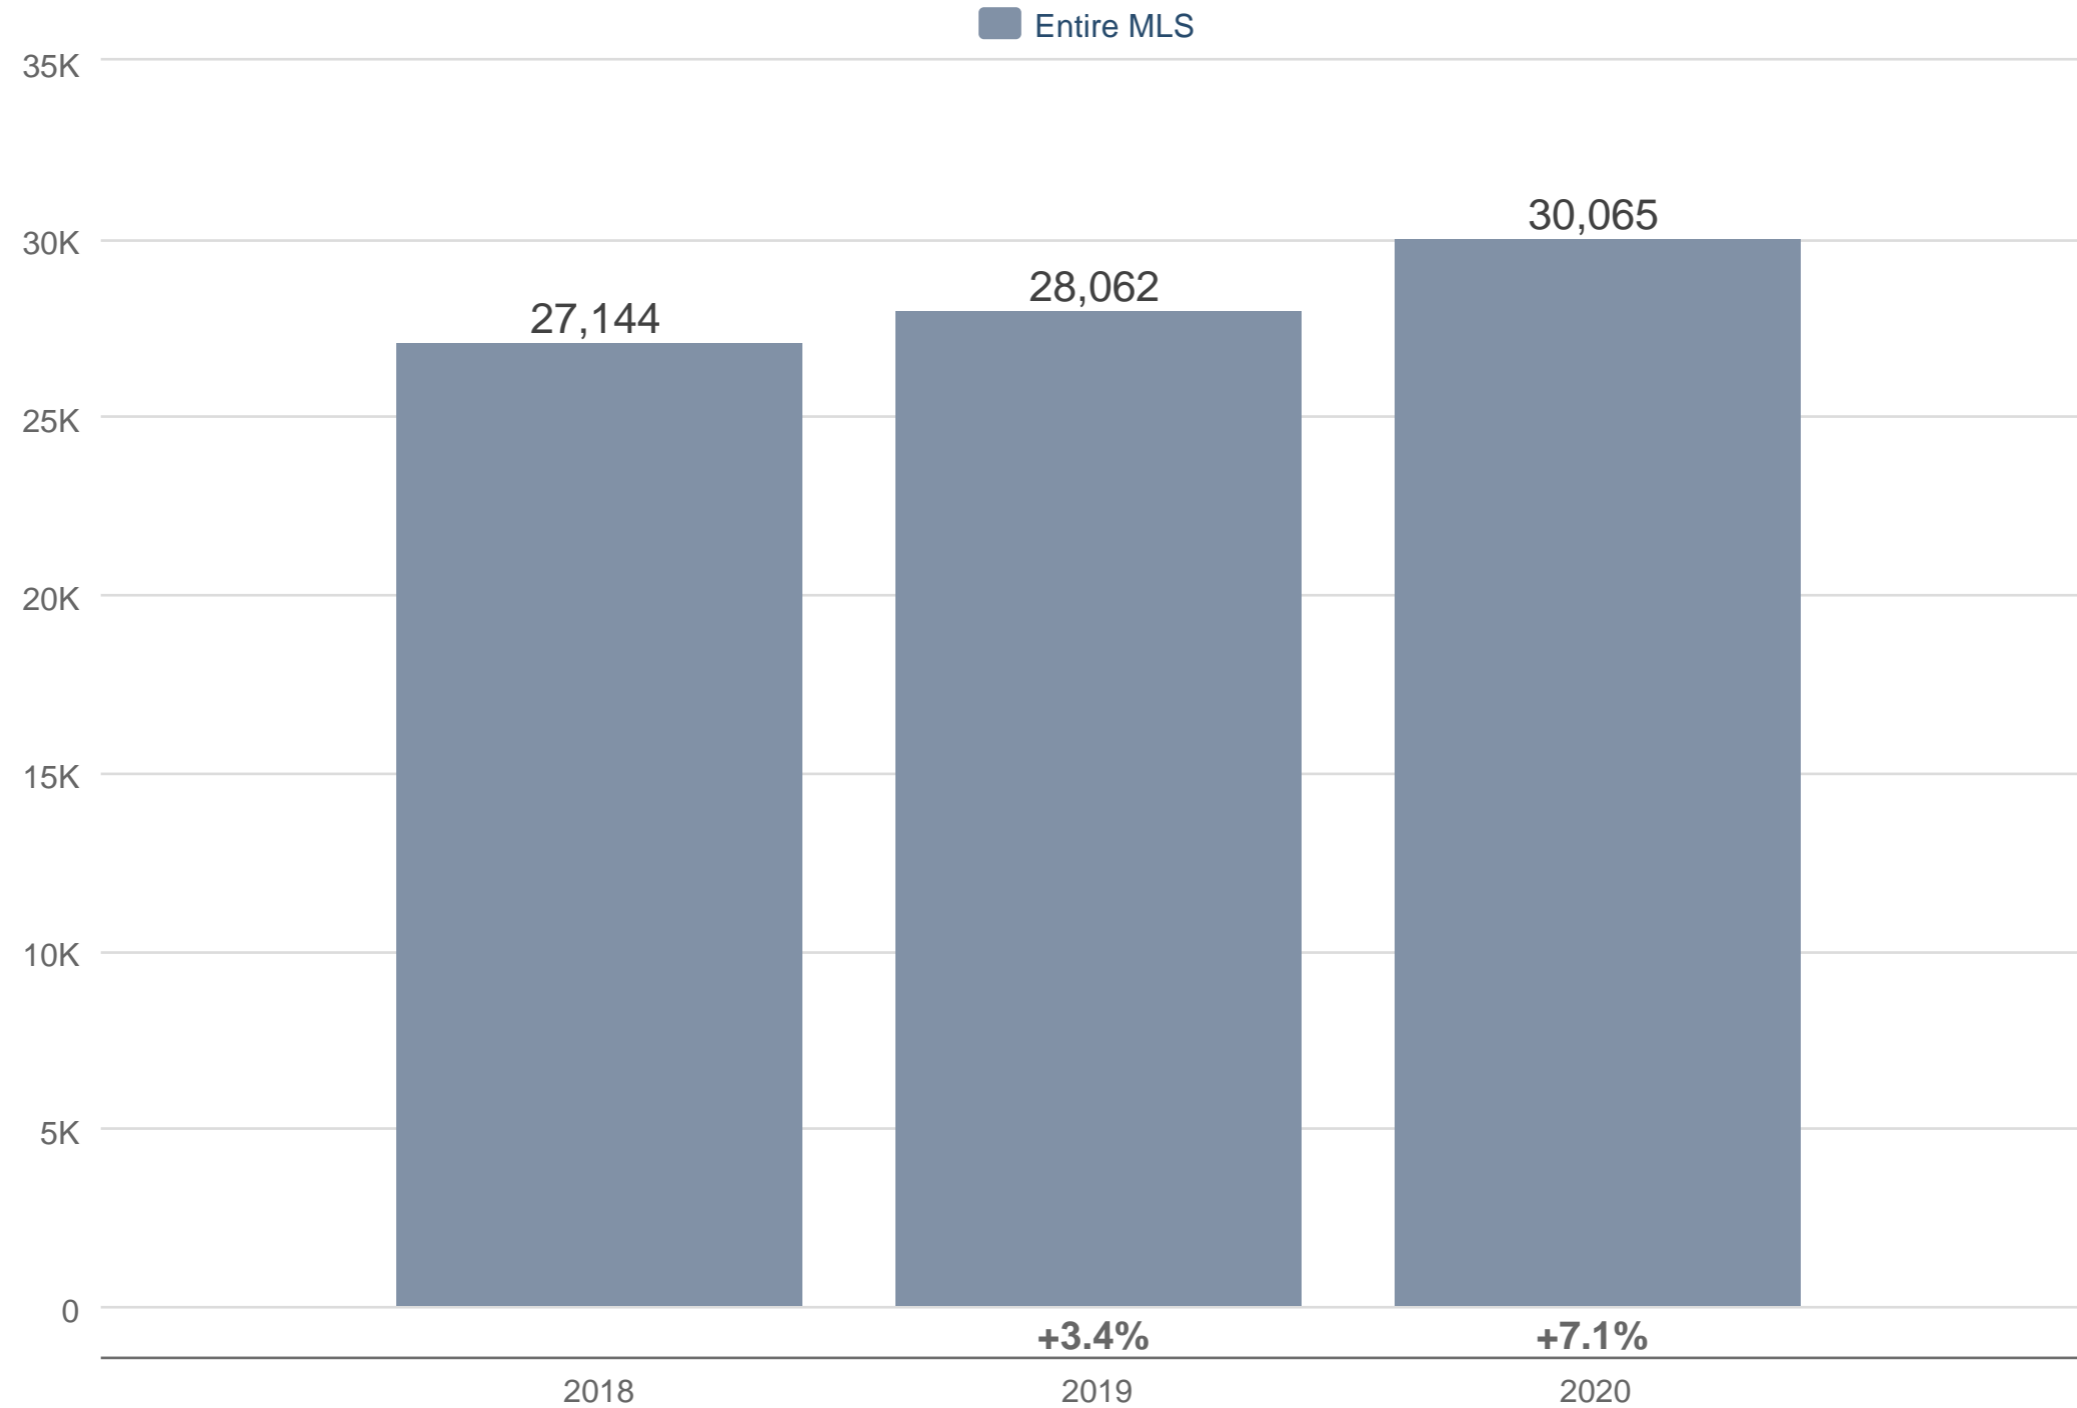

April Closed Sales

Entire MLS

Each data point is 12 months of activity. Data is from May 4, 2020.

All data from Real Estate Information Network, Inc. Information is deemed reliable but not guaranteed. InfoSparks © 2024 ShowingTime.