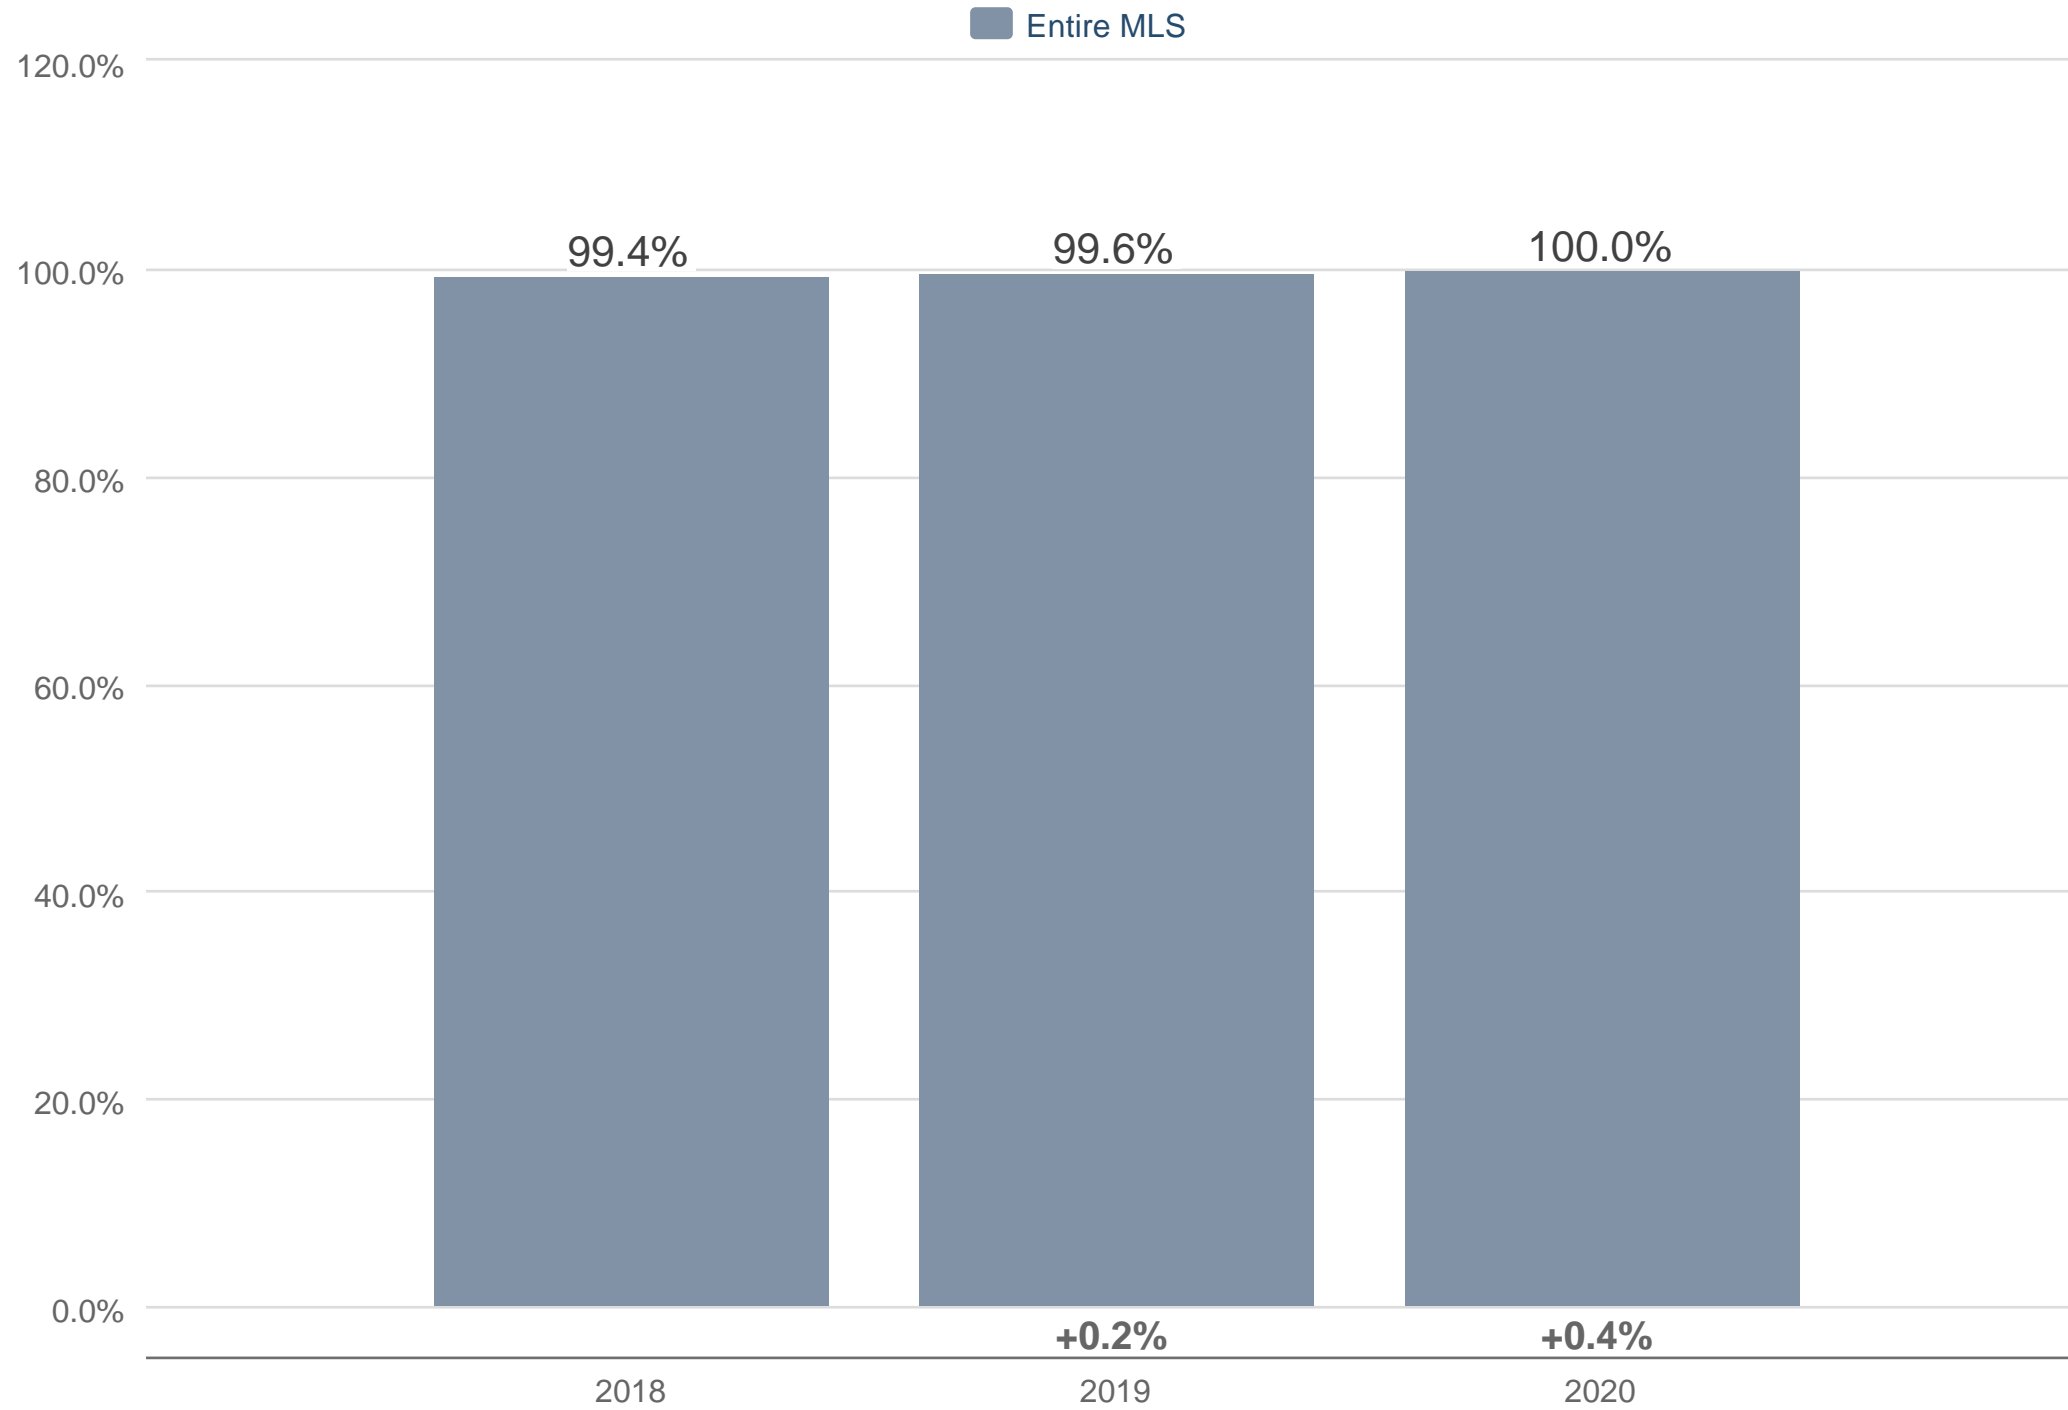

April Median Percent of Last List Price

Entire MLS

Each data point is 12 months of activity. Data is from May 4, 2020.