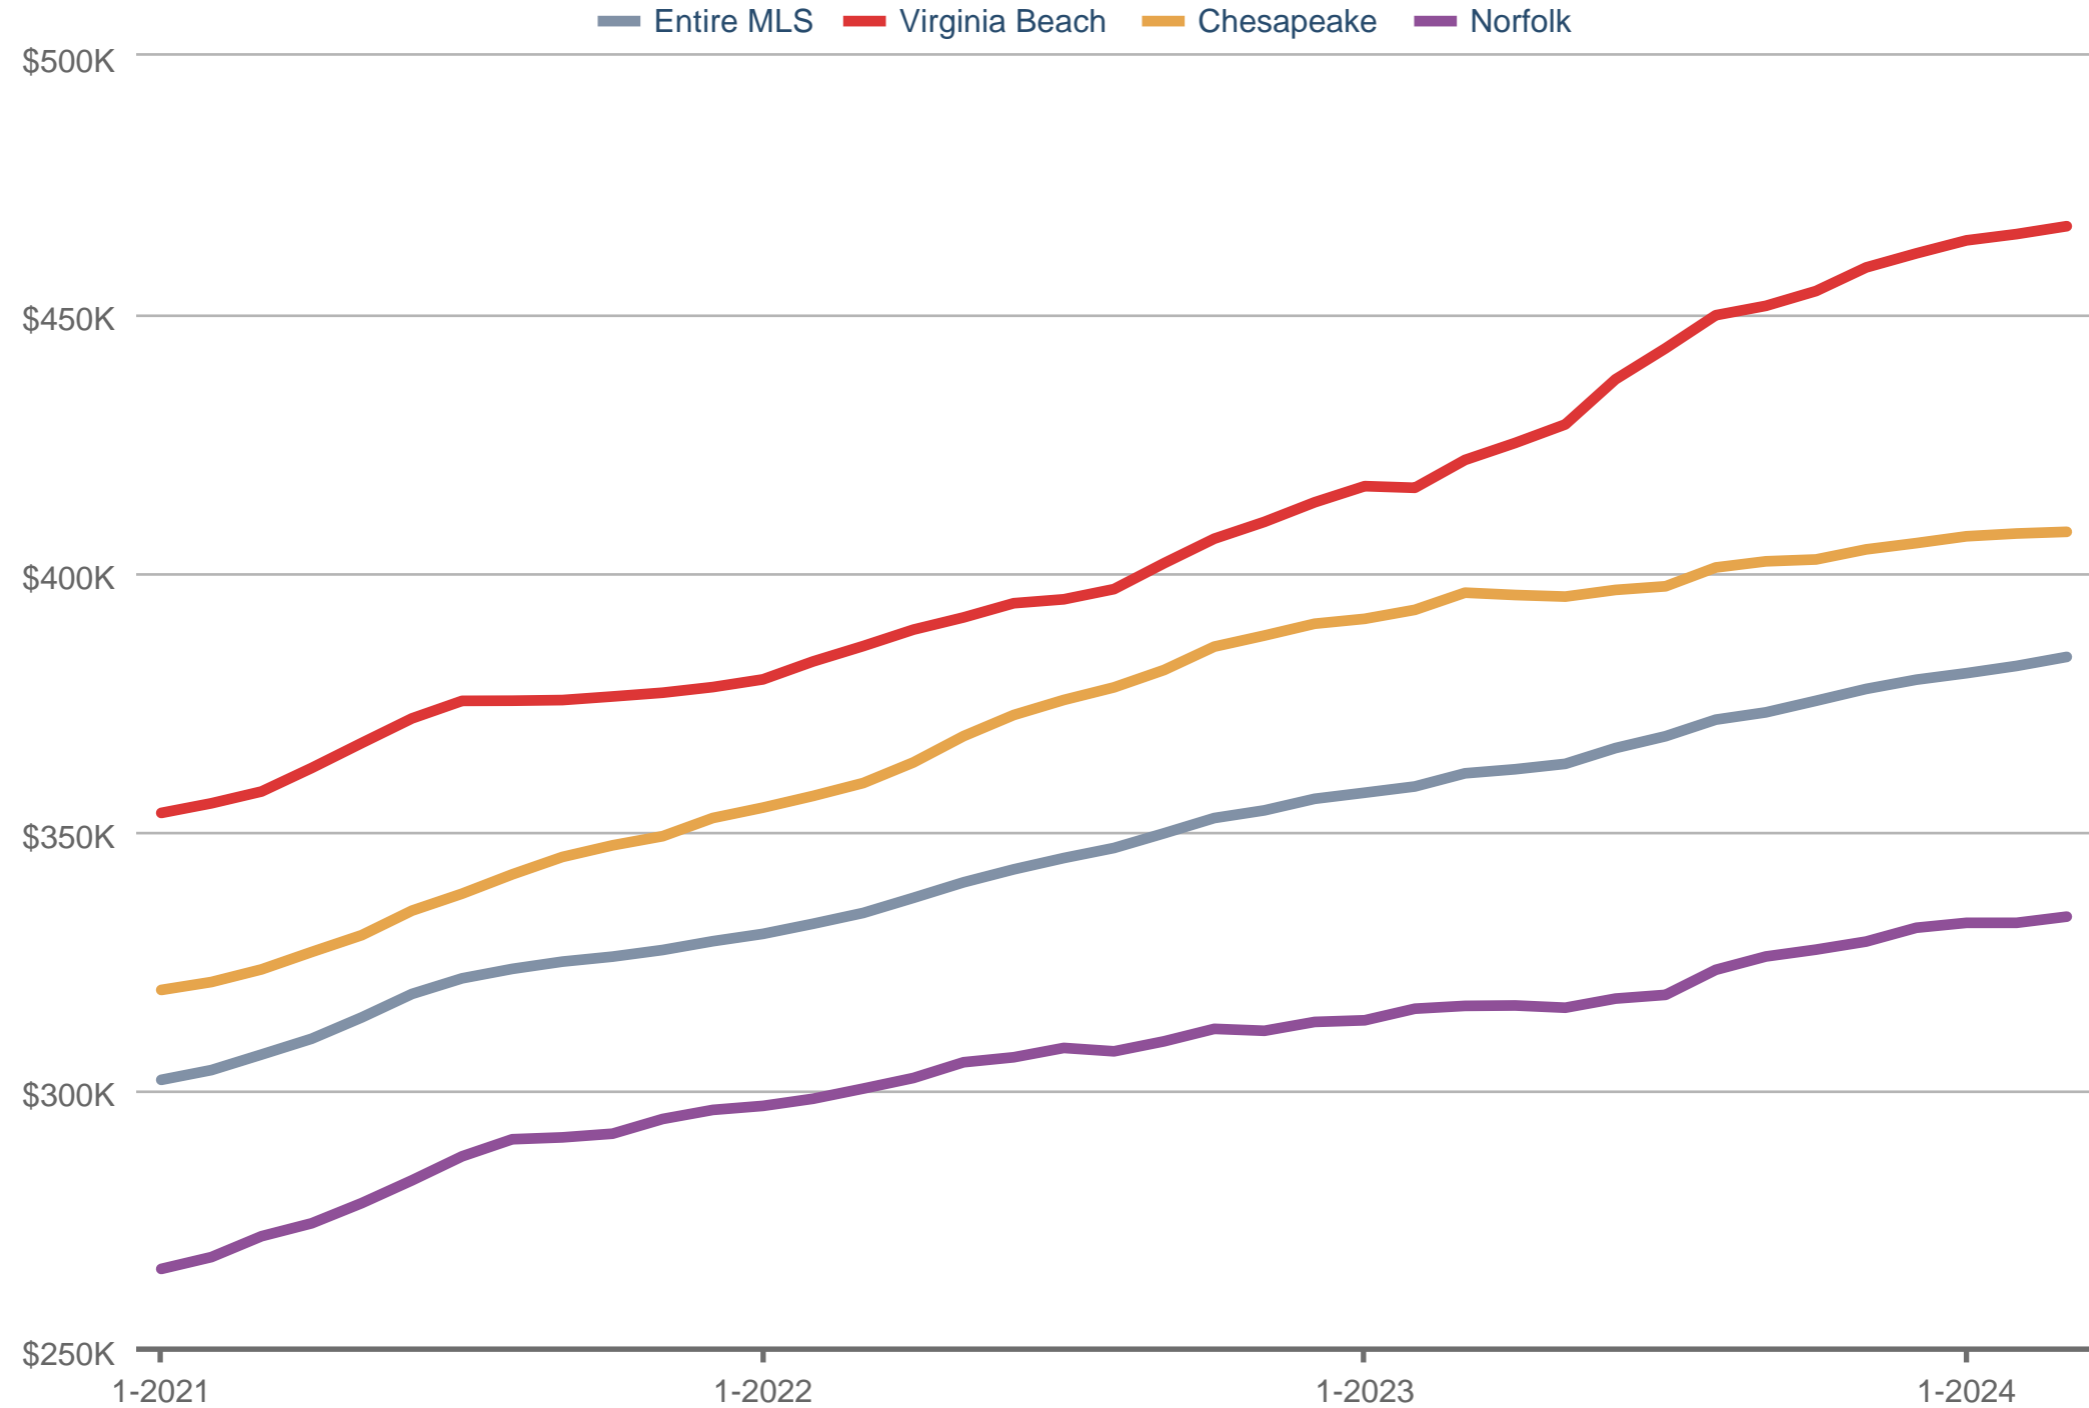

Jennifer Dawn

Realtor - BHHS RW Towne Realty

Office: 757-524-0417

jennifer.dawn@rwtowne.com

www.JenniferDawnRealEstate.com

Jennifer D Holds the Key

Average Sales Price

Entire MLS & Virginia Beach & Chesapeake & Norfolk
Each data point is 12 months of activity. Data is from April 19, 2024.